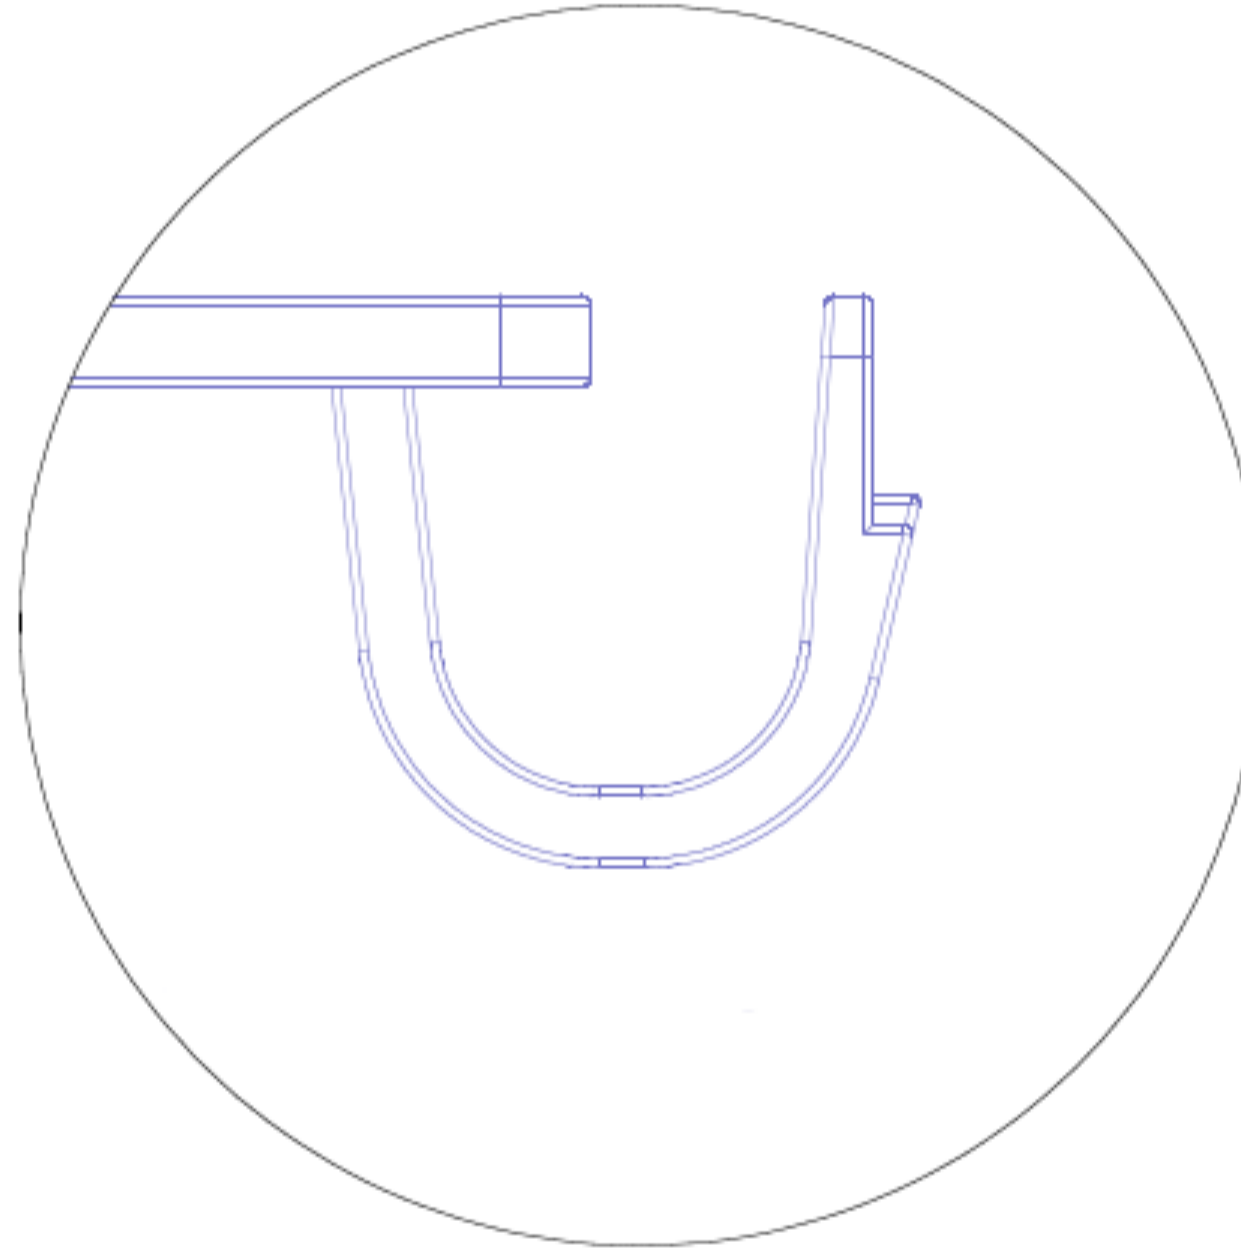

ROCKBOARD
by WARWICK
QuickMount
TYPE D
Designed in Germany
Made in China

ROCKBOARD QUICKMOUNT TYPE D