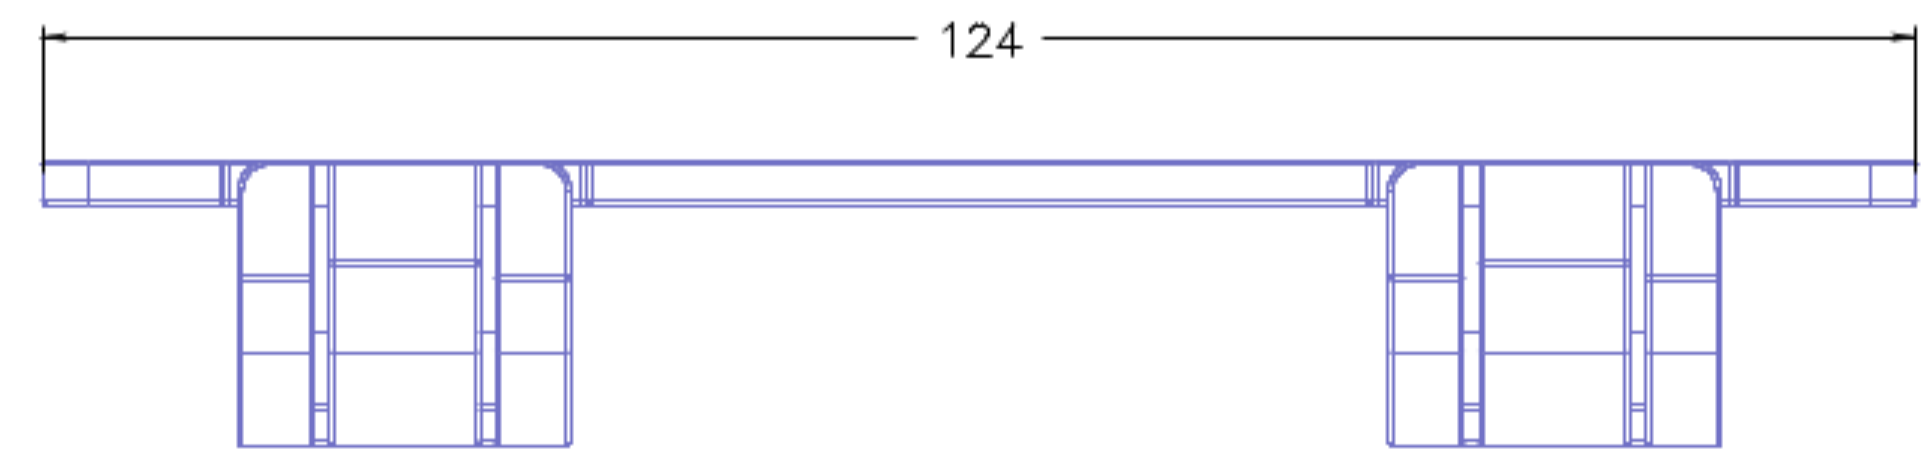

ROCKBOARD
by WARWICK
QuickMount
TYPE D
Designed in Germany
Made in China

ROCKBOARD QUICKMOUNT TYPE D