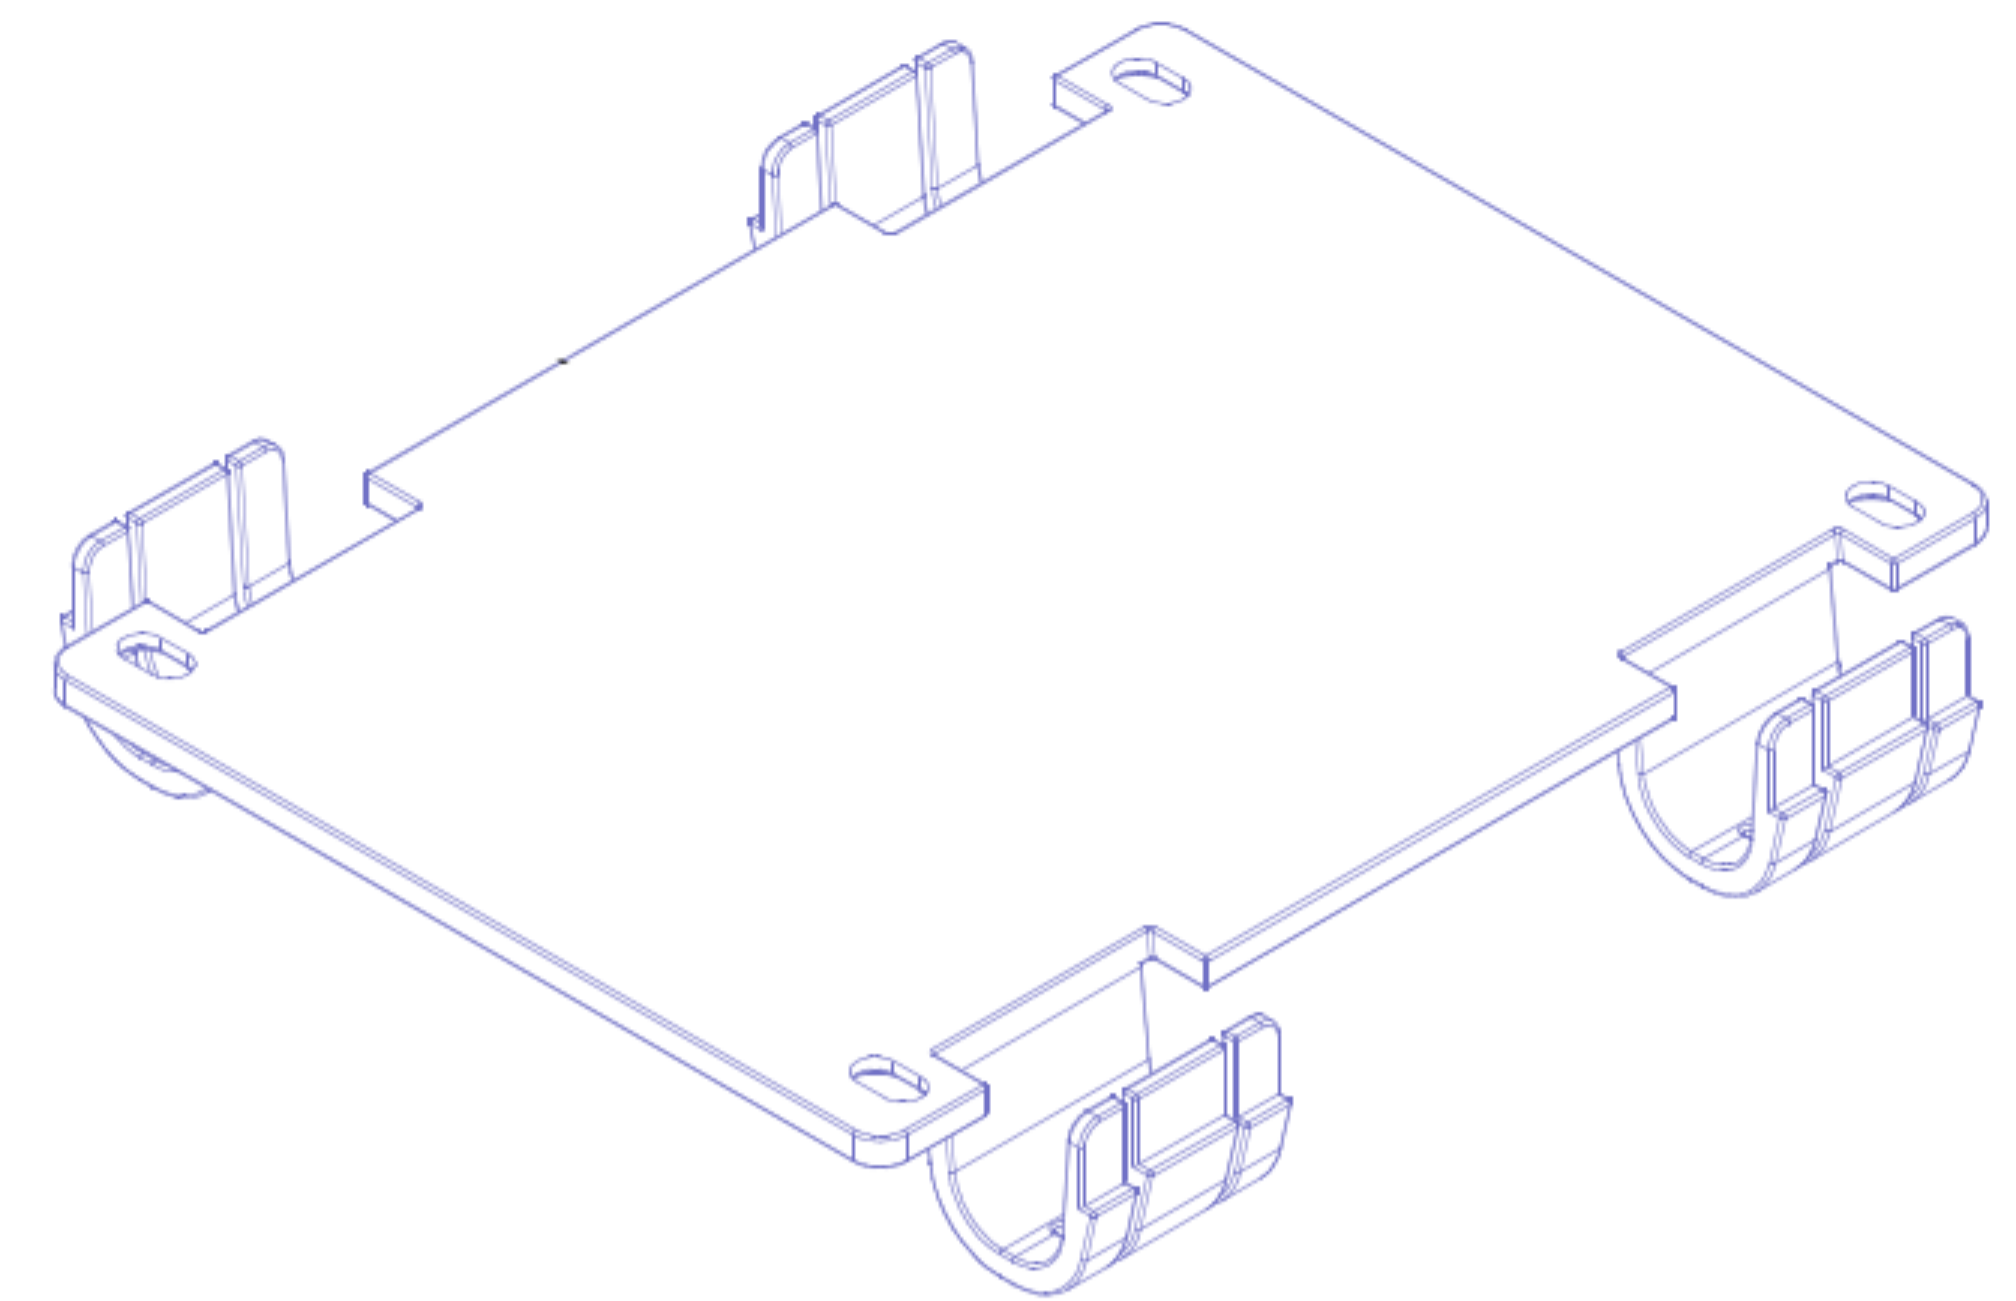

ROCKBOARD
by WARWICK
QuickMount
TYPE D
Designed in Germany
Made in China

ROCKBOARD QUICKMOUNT TYPE D