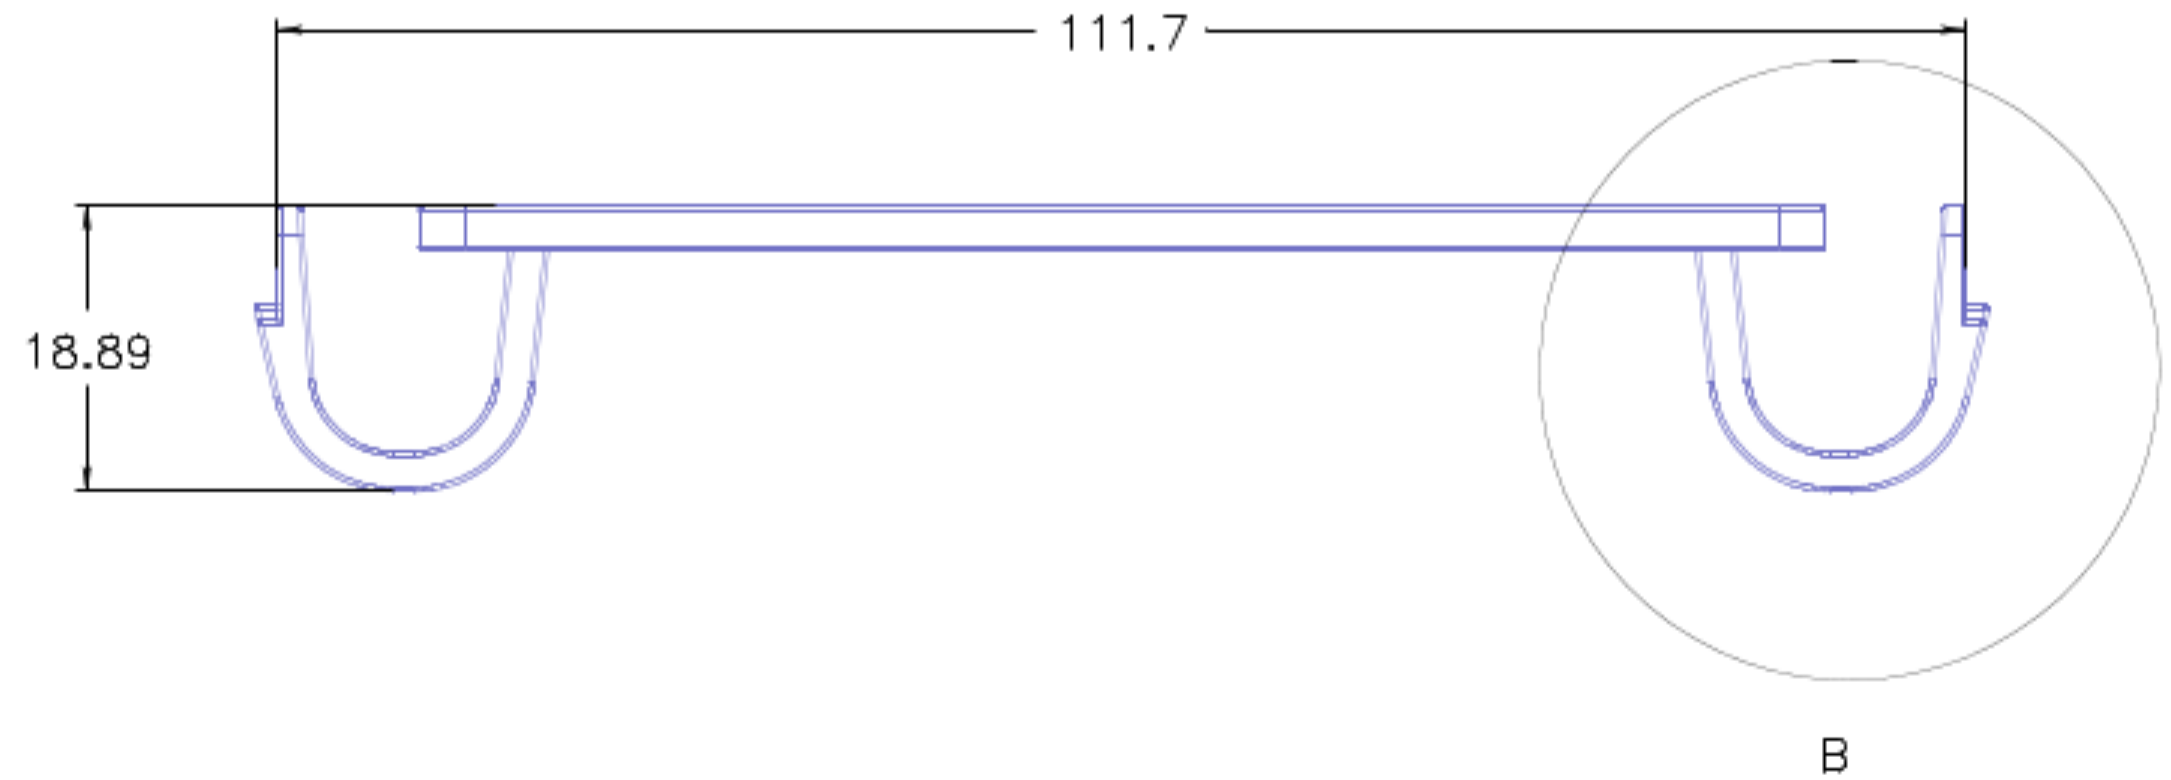

ROCKBOARD
by WARWICK
QuickMount
TYPE D
Designed in Germany
Made in China

ROCKBOARD QUICKMOUNT TYPE D